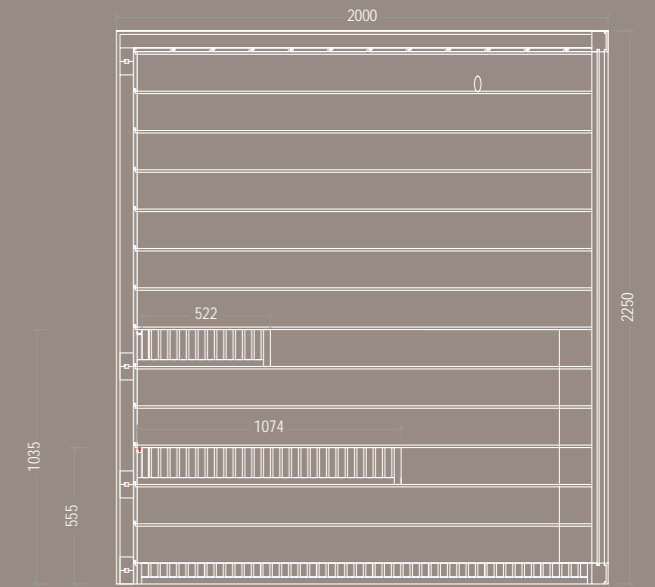

ELEVATIONS