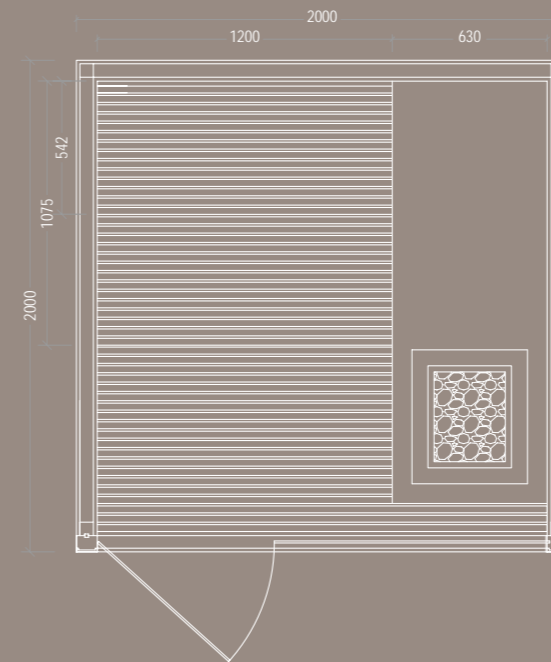

FLOOR

MODELS

72892	SAUNA ESSENTIA	200x200x225
72893	SAUNA ESSENTIA	250x200x225
72894	SAUNA ESSENTIA	250x250x225
72895	SAUNA ESSENTIA	300x250x225