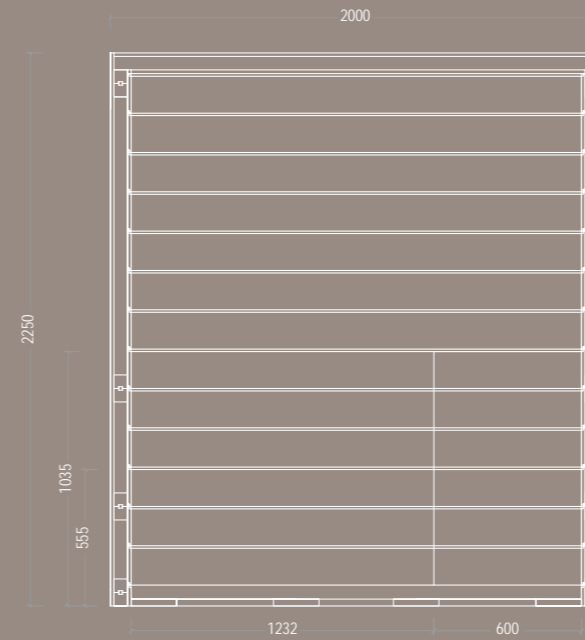

ELEVATIONS