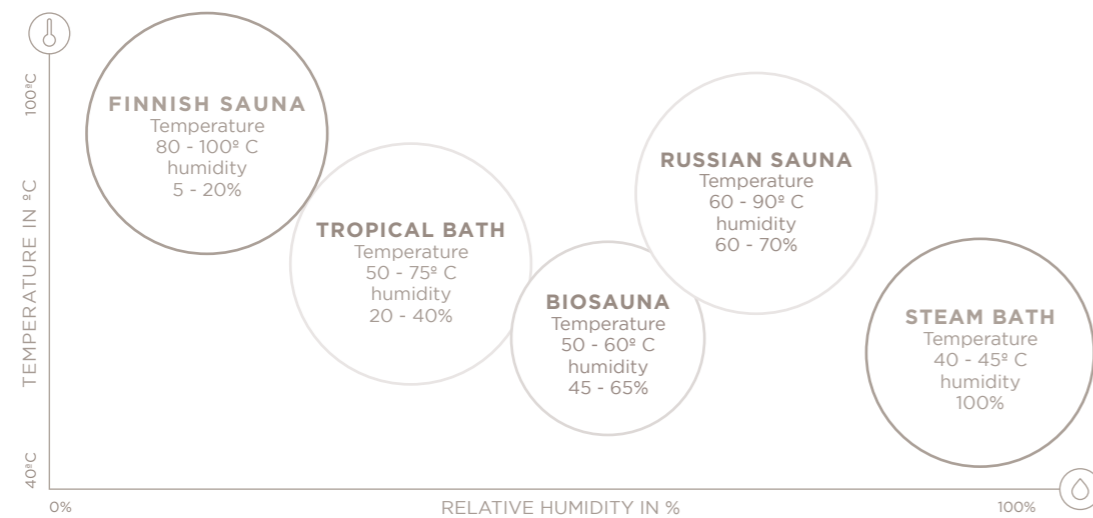

SOURCE OF HEALTH AND WELLNESS

In addition to their spiritual side, saunas have been used for medicinal purposes for thousands of years.

Our ancestors sensed their therapeutic benefits and modern science confirms them.

Their essential element, heat, makes the release of physical and mental tension a primary objective of a sauna session.

A sauna is an excellent way to improve the blood and motor system, reduce muscle pain, and increase joint movement. It is also a good partner for our skin, leaving it bright

and beautiful.

The contemporary world is moderate and stable but often fraught with tension and stress. Shaping the environment can be a hard task at times, which is why we should maintain control over our body and mind, balance and lead.

A sauna is the answer. Having a sauna boosts vitality and energy, helping us stay healthy.

More saunas, more health.

CLIMATE CONTROL TABLE